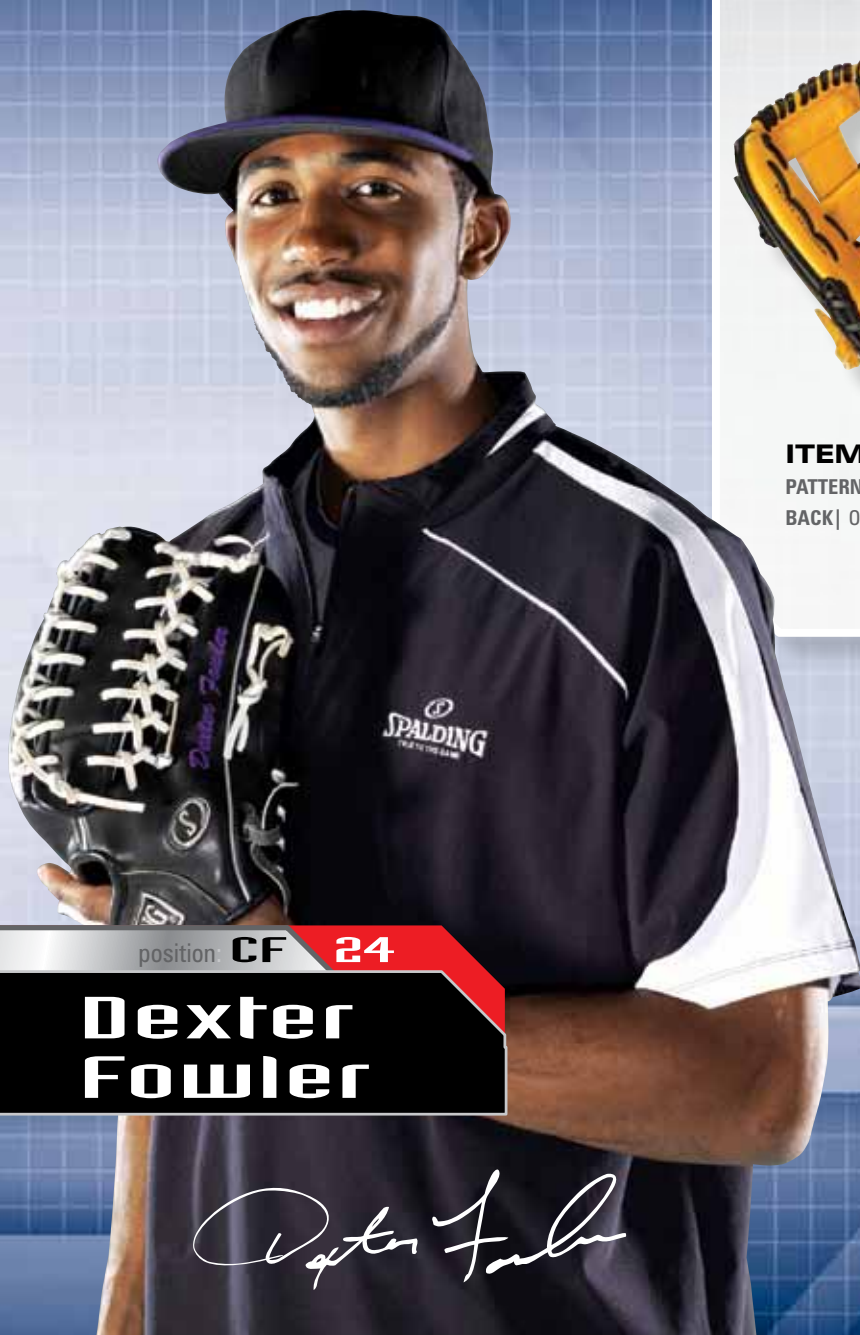

ITEM# 42-071

PATTERN | Infield SIZE | 11.5" REG WEB | I-Web
BACK | Open COLOR | Tan/Black

position **CF** **24**

Dexter Fowler

Dexter Fowler